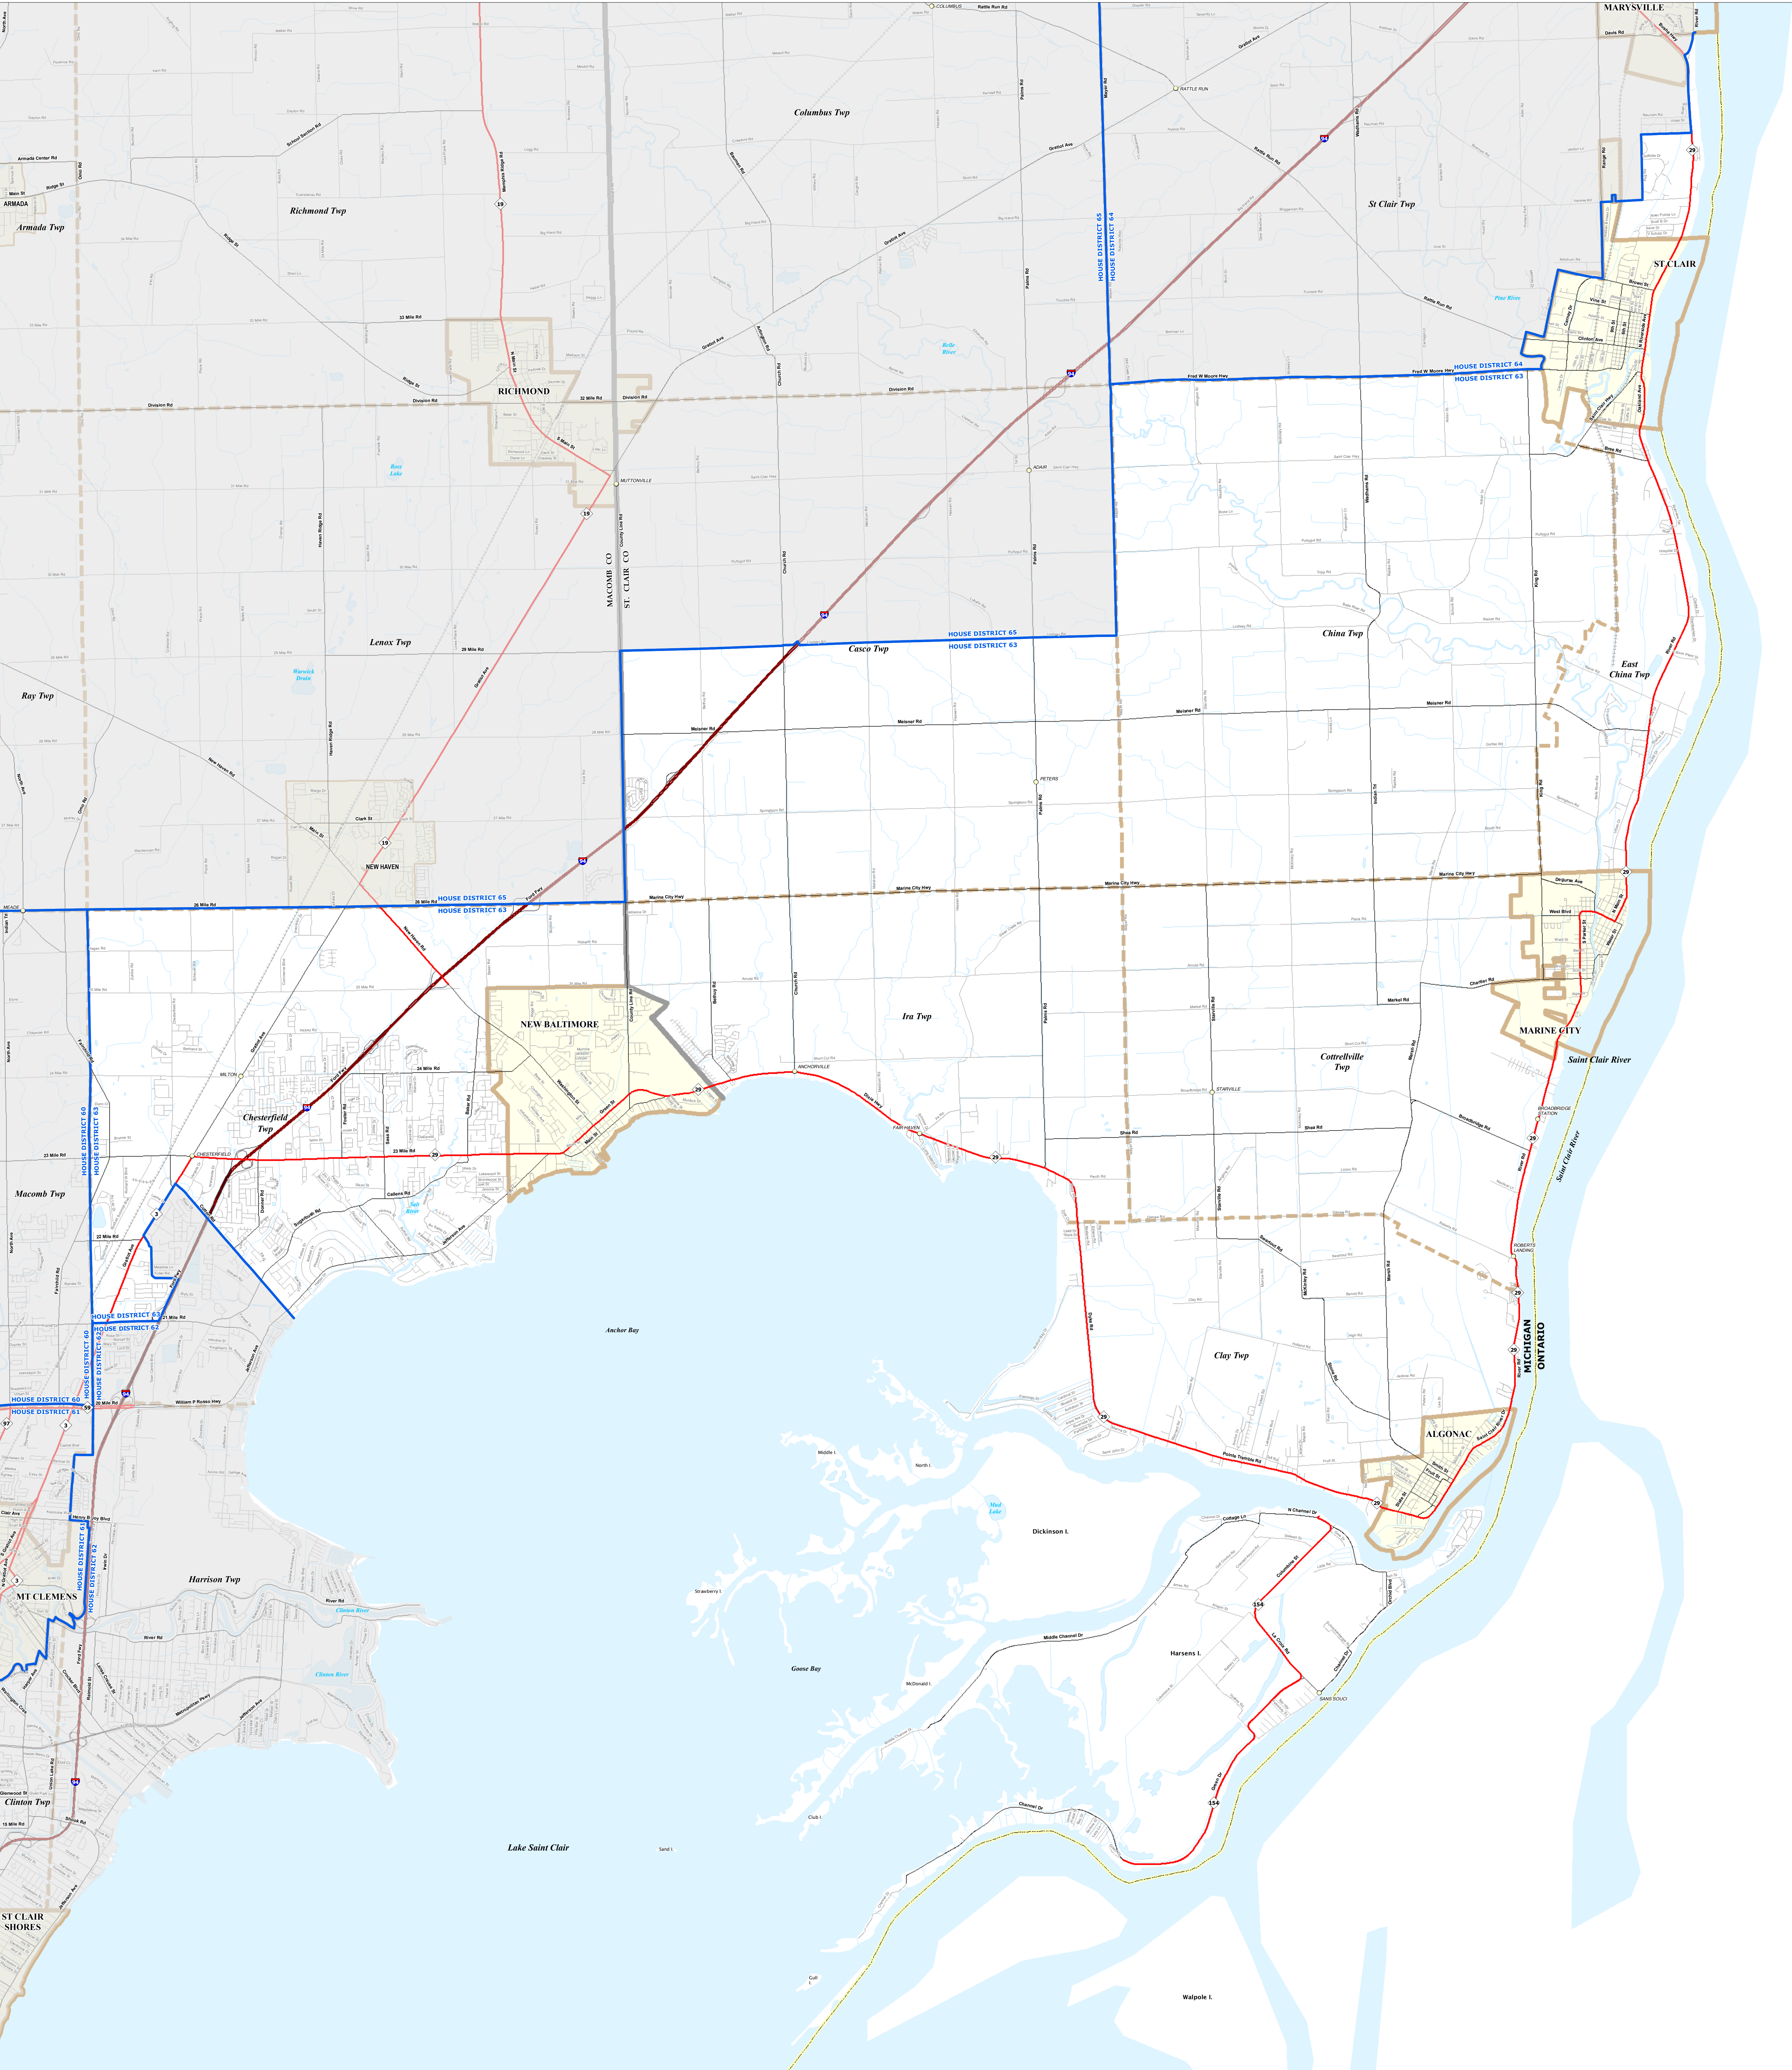

MICHIGAN STATE HOUSE DISTRICT 63

2021 Apportionment Plan

Legend

House District	Township	Freeway	Railroad
City	County	Highway	Water Feature
Village	State	Primary Road	River, Stream, or Drain
Unincorporated Place	Local Road